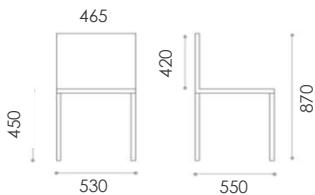

4U.

code / description	plastic shell	A	B	C	D	E	Fabric Required	Kgs
4U1W / GY / G / T	medium back, plastic shell stacking four legged chair. White, Grey, Graphite or Taupe plastic shell on a dark grey four legged plastic frame	160					-	6
PU	Part Upholstery - Upholstered seat pad only	60	65	70	75	81	0.40	

standard product information

Frame: Dark grey plastic, four-legged, stacking and linking frame
Seat shell: Ergonomically formed curved and comfortable, flexible single seat and back shell
Plastic colours: White, Grey, Graphite, Taupe

Maximum stacking Floor: 6 Trolley: 10